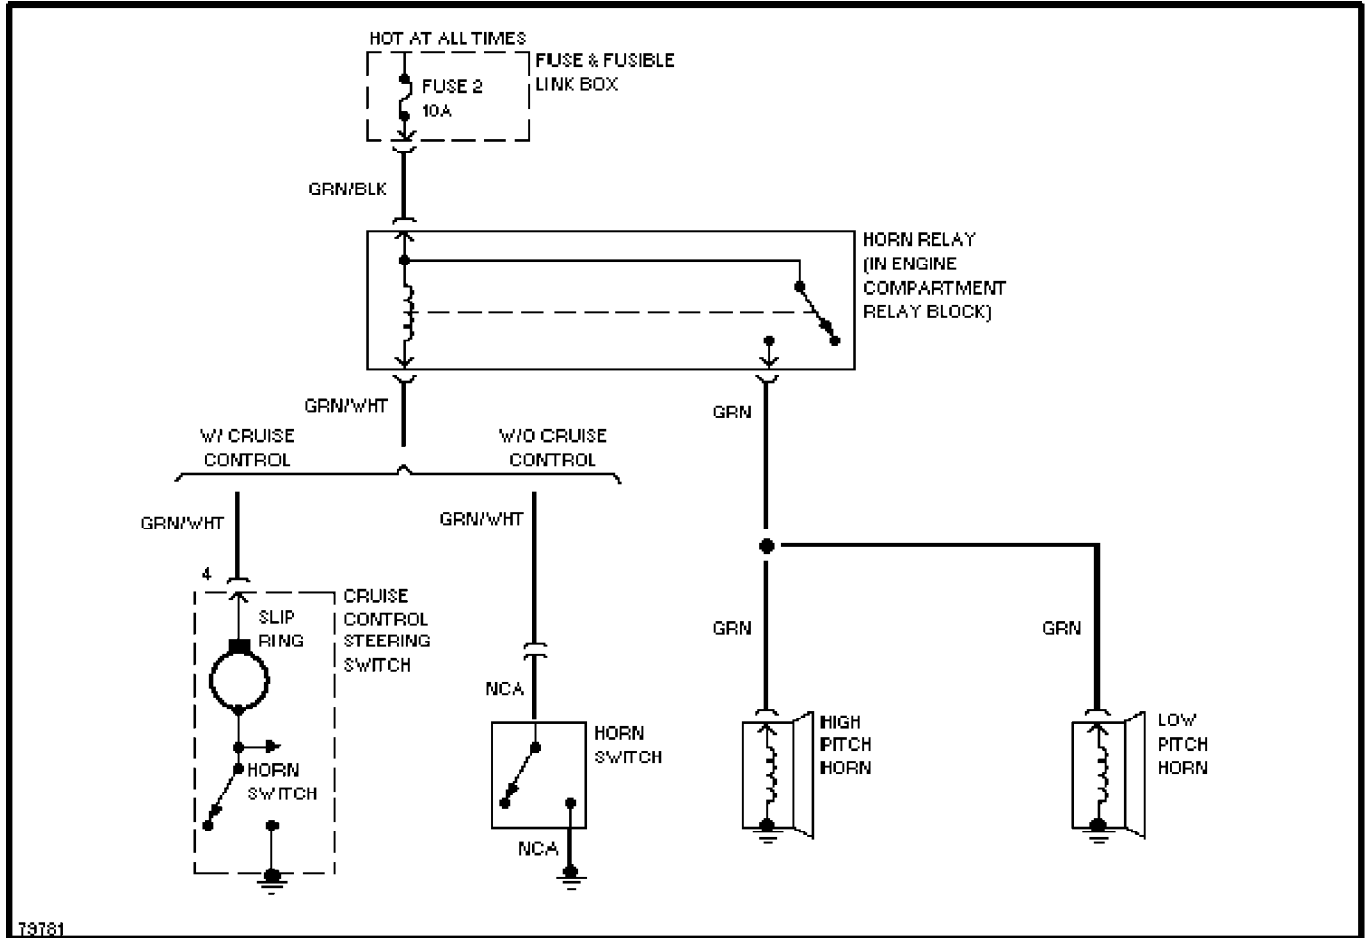

# SYSTEM WIRING DIAGRAMS

1990 Nissan 240SX

1990 System Wiring Diagrams  
Nissan - 240SX

## DEFOGGERS

Defogger Circuit

# HORN

79781

Horn Circuit