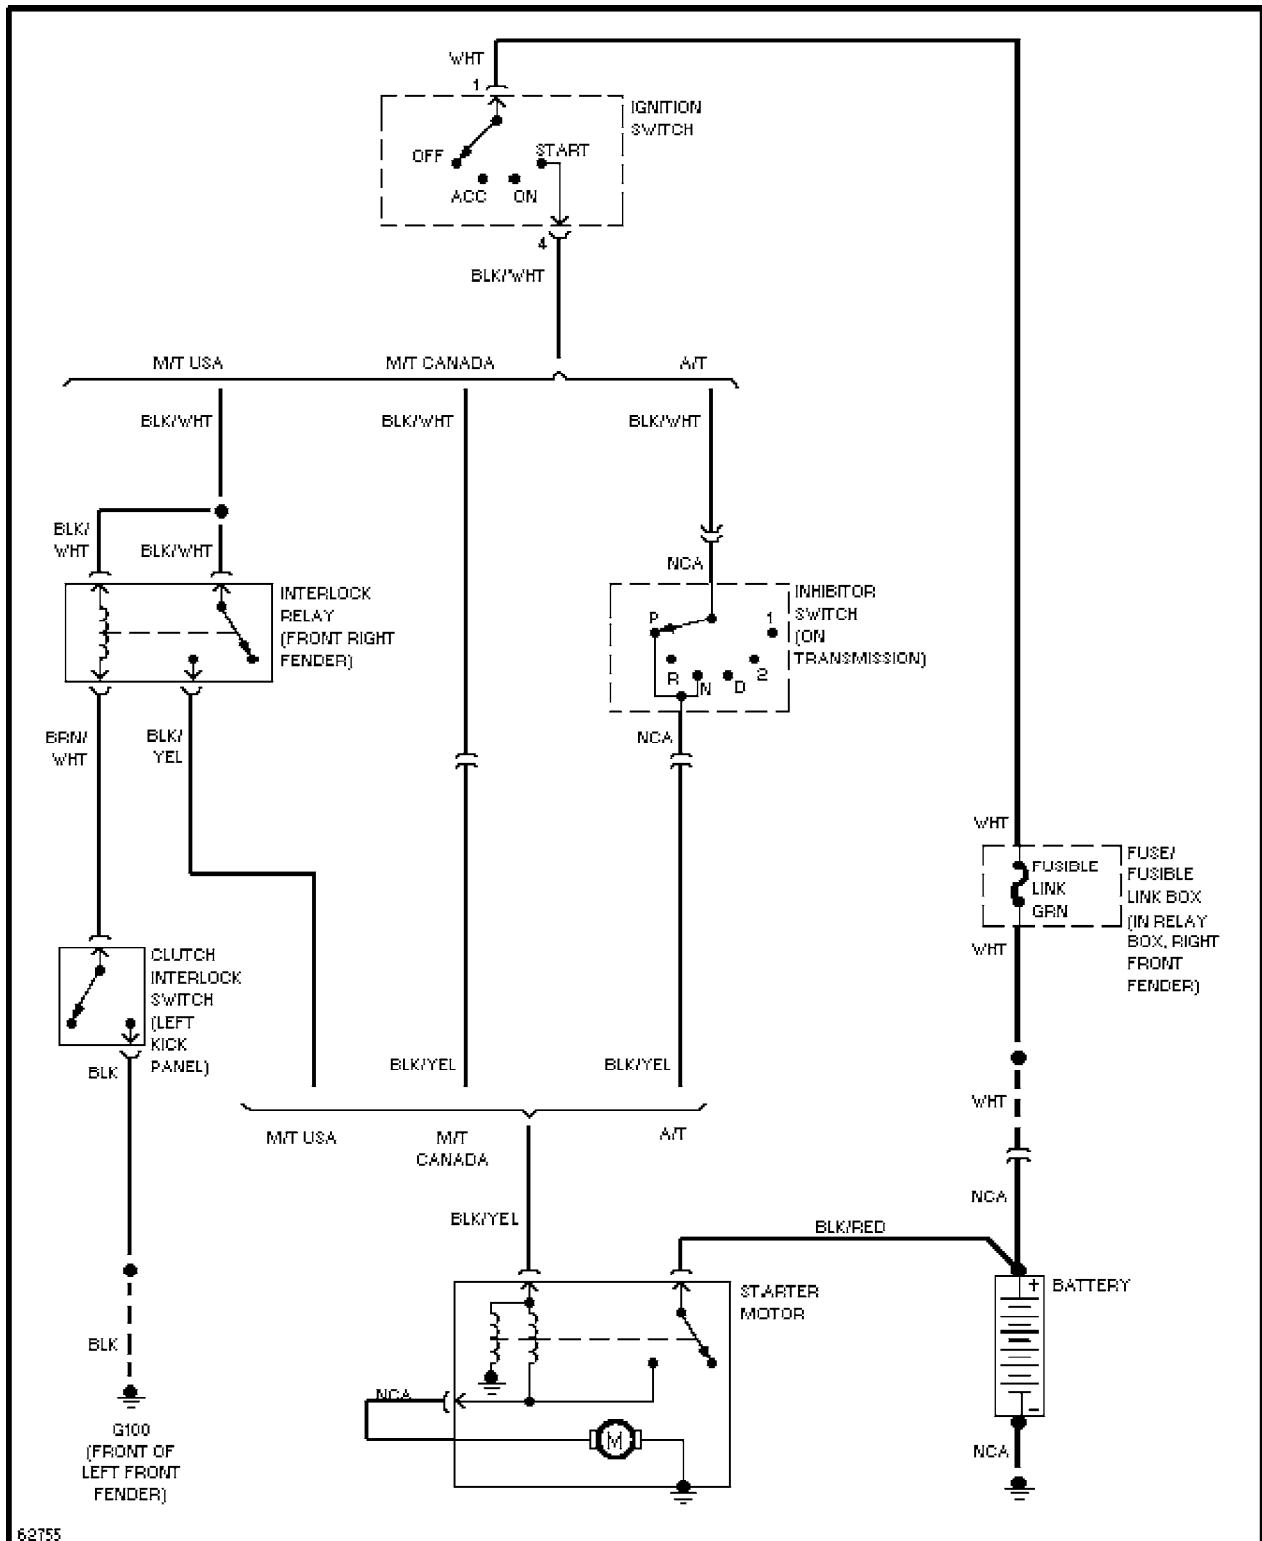

# SYSTEM WIRING DIAGRAMS

1990 Nissan 240SX

1990 System Wiring Diagrams  
Nissan - 240SX

# HORN

79781

Horn Circuit

### STARTING/CHARGING

62755

Starting Circuit

**WIPER/WASHER**

13365

Front Wiper/Washer Circuit

Rear Wiper/Washer Circuit