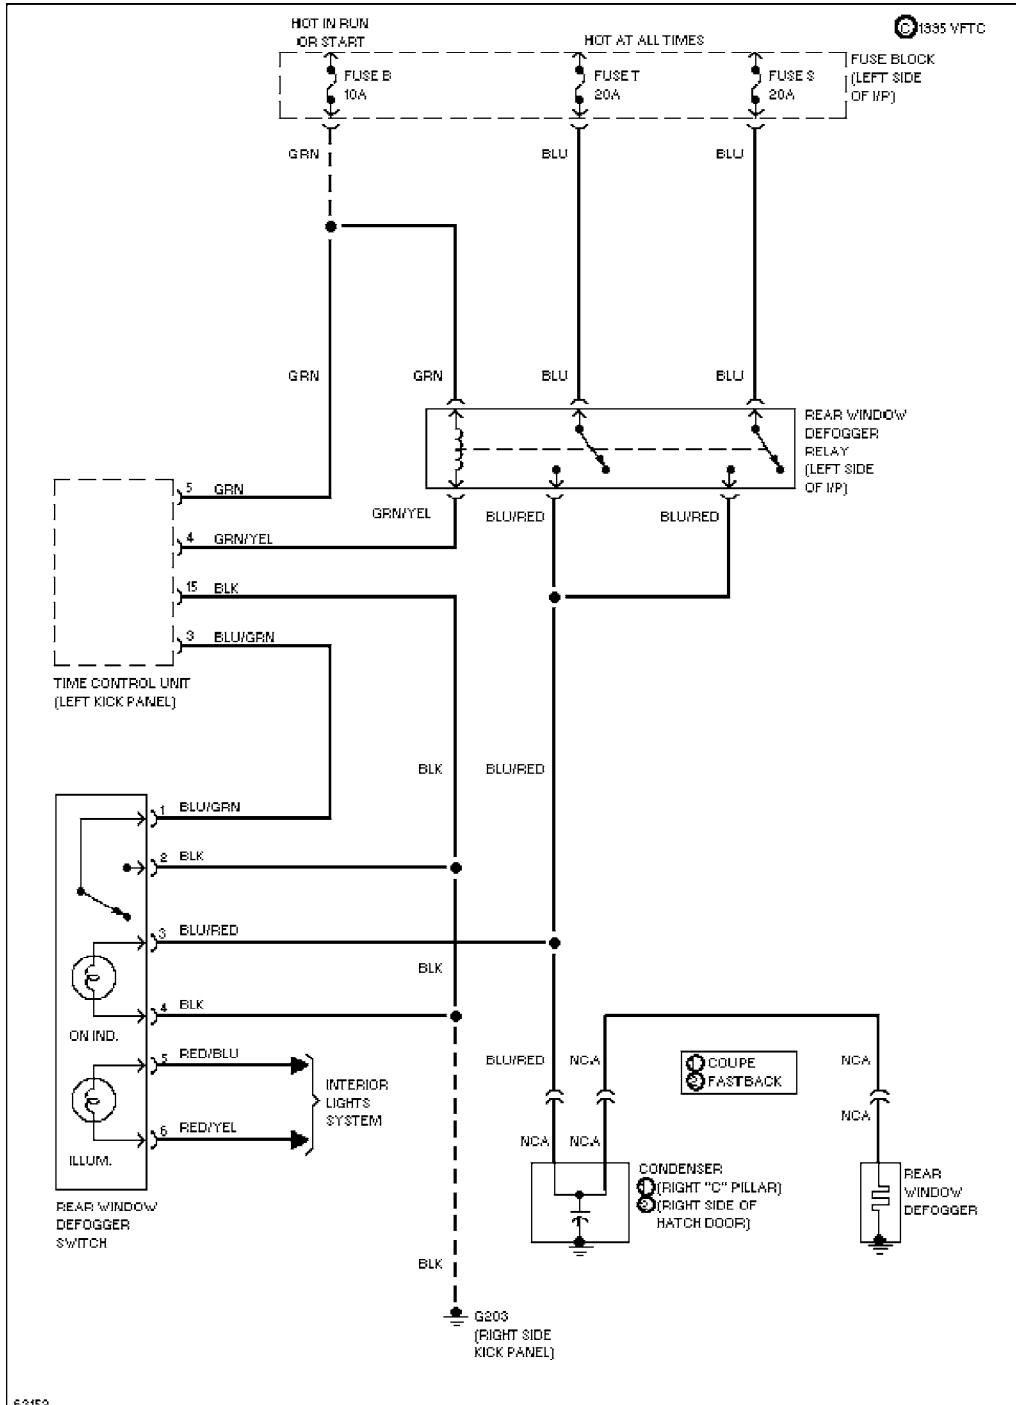

# SYSTEM WIRING DIAGRAMS

1990 Nissan 240SX

1990 System Wiring Diagrams  
Nissan - 240SX

## DEFOGGERS

Defogger Circuit

# HORN

79781

Horn Circuit

# POWER ANTENNA

Power Antenna Circuit