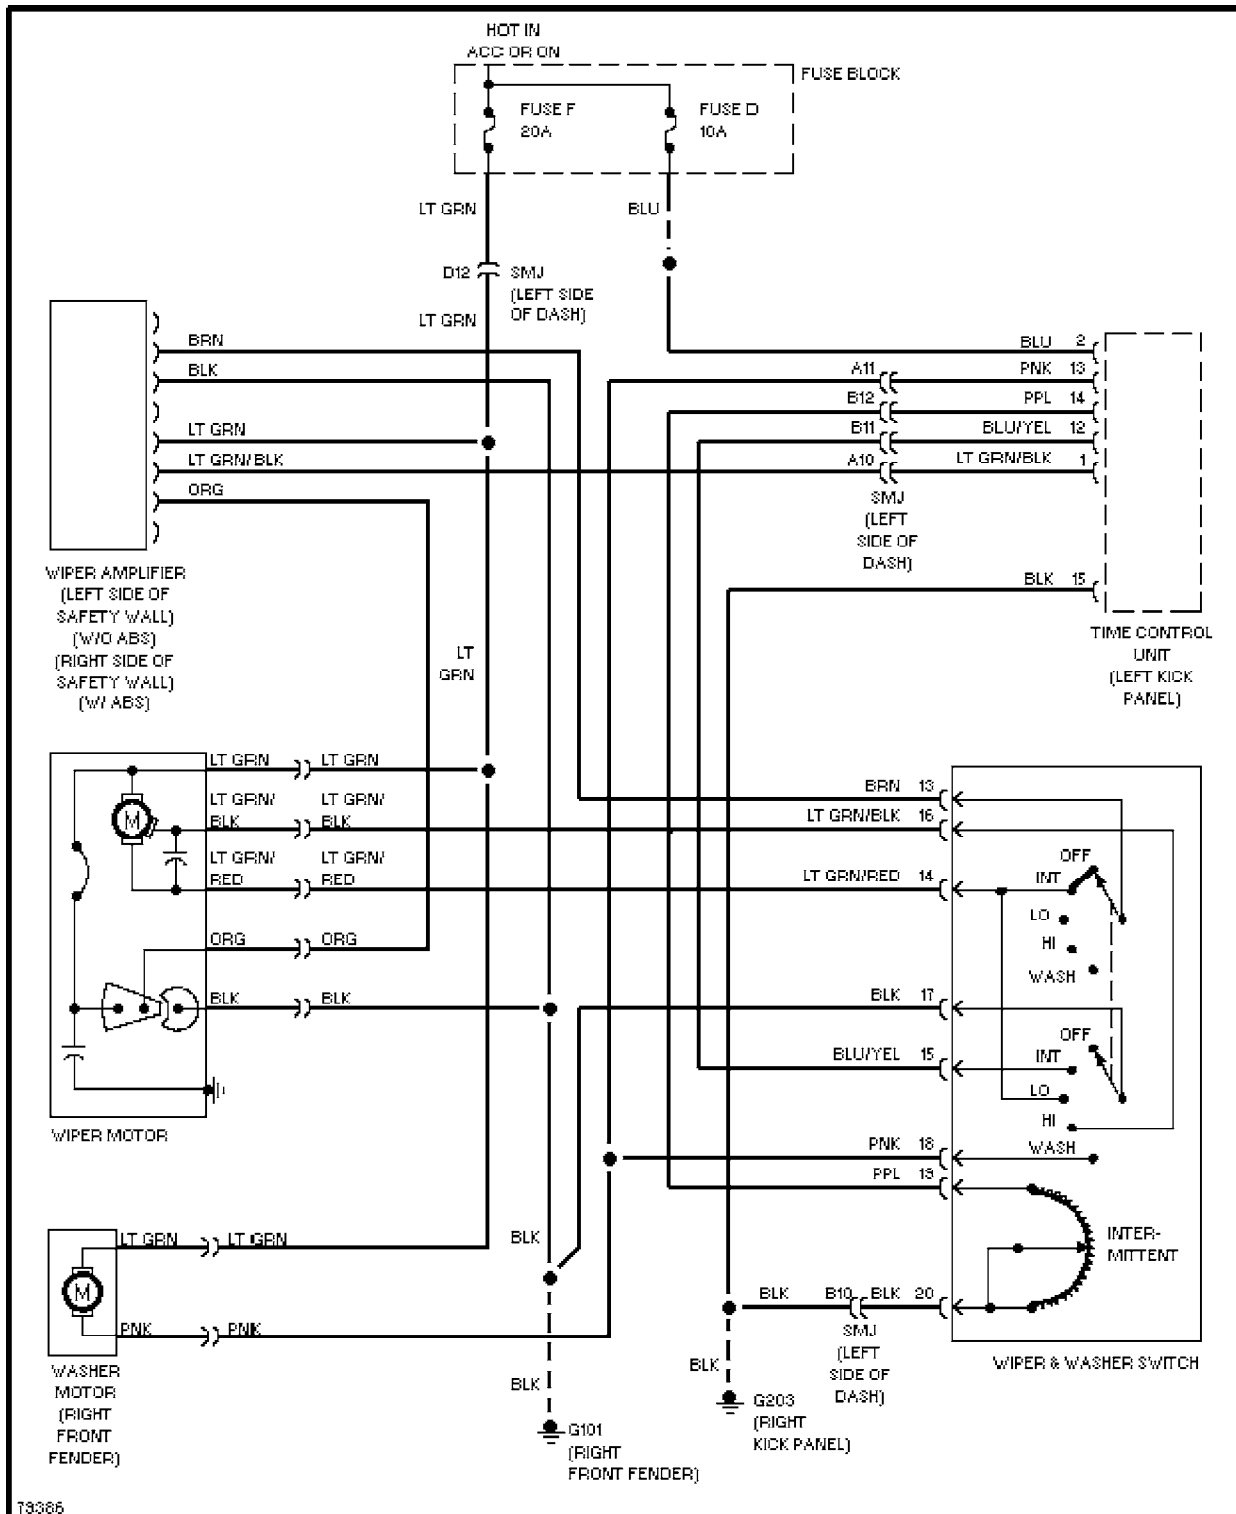

# SYSTEM WIRING DIAGRAMS

1990 Nissan 240SX

1990 System Wiring Diagrams  
Nissan - 240SX

# HORN

79781

Horn Circuit

### STARTING/CHARGING

62755

Starting Circuit

**WIPER/WASHER**

13365

Front Wiper/Washer Circuit

Rear Wiper/Washer Circuit